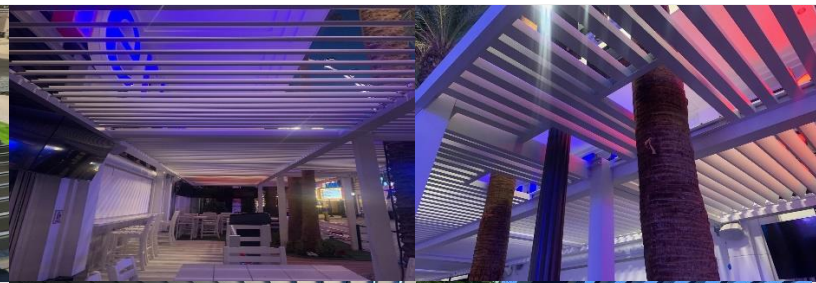

# ATLAS LOUVER SYSTEM

PHOTO:  
AMERICAN BEER GARDEN  
LAS VEGAS STRIP

Embrace Outdoor Living Under the Most Creative,  
Functional and Affordable Outdoor Structure

## 4K ALUMINUM ATLAS LOUVER SYSTEM

Our premium louver structure utilizing the largest posts and beams.

- 6" x 6" or 8" x 8" posts
- 2" x 8" beams
- 10' or 12' louver coverage option
- Option to incorporate 4K Lattice or 4K Pergo-Soleil panels into your design
- Low-voltage motorized operating system

No Soft, Roll-Formed Aluminum

**Our Atlas Louver System Gives You the Control to Shutout the Rain or Allow as Much Sunlight as you Want into Your Outdoor Living Space**

**4K PERGO-SOLEIL™** Shade & Yard Art Aluminum Panels