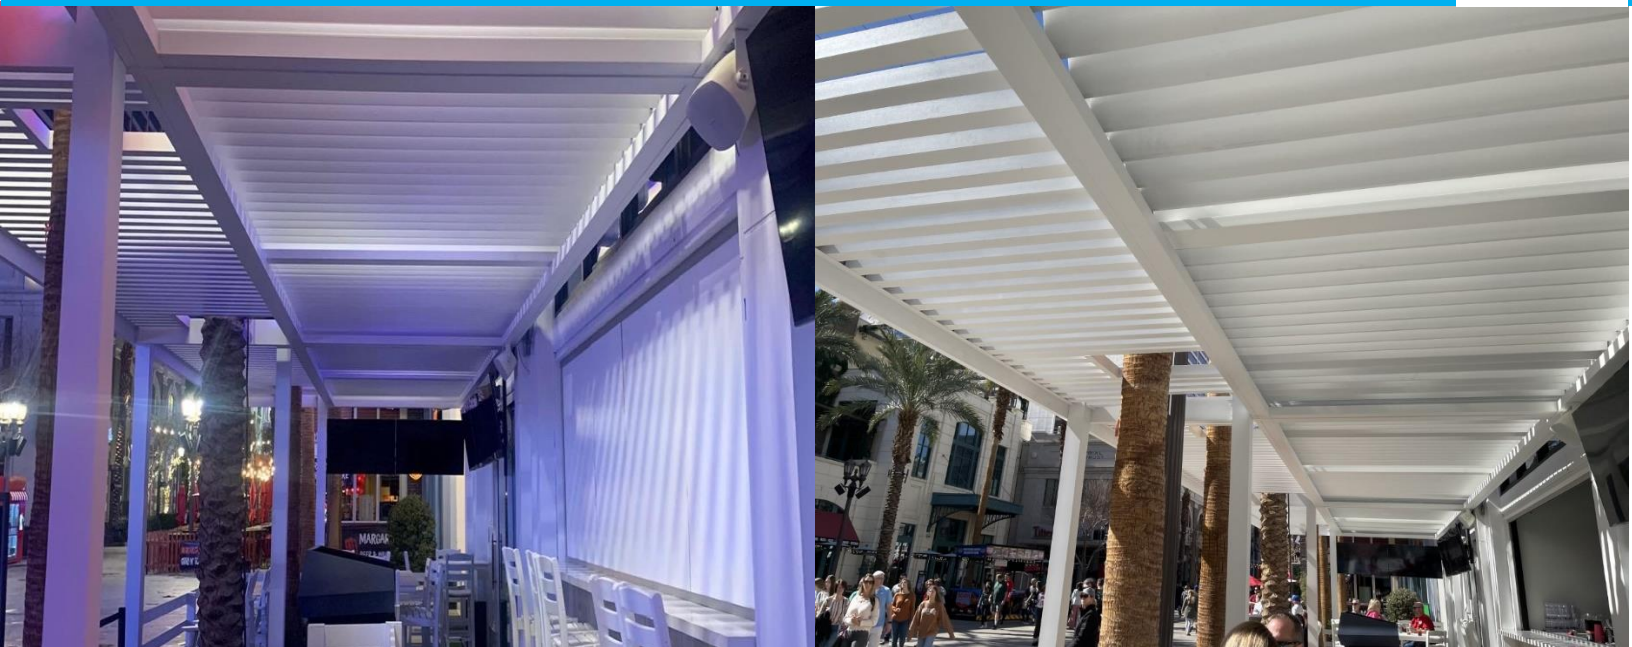

# ATLAS LOUVER SYSTEM

PHOTO:  
AMERICAN BEER GARDEN  
LAS VEGAS STRIP

Embrace Outdoor Living Under the Most Creative,  
Functional and Affordable Outdoor Structure

## 4K ALUMINUM ATLAS LOUVER SYSTEM

Our premium louver structure utilizing the largest posts and beams.

- 6" x 6" or 8" x 8" posts
- 2" x 8" beams
- 10' or 12' louver coverage option
- Option to incorporate 4K Lattice or 4K Pergo-Soleil panels into your design
- Low-voltage motorized operating system

No Soft, Roll-Formed Aluminum

**Our Atlas Louver System Gives You the Control to Shutout the Rain or Allow as Much Sunlight as you Want into Your Outdoor Living Space**

**4K PERGO-SOLEIL™** Shade & Yard Art Aluminum Panels